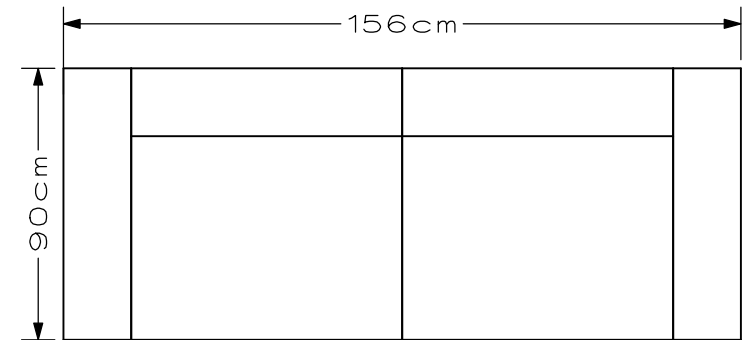

Brandy

Dimensions

Armchair

2 Seater

3 Seater

Frame : high-quality wood and plywood
Seat cushions : foam + feather/fiber mix
Back cushions : feather/fiber/foam mix
Legs : ash 16,5cm / metal 15cm