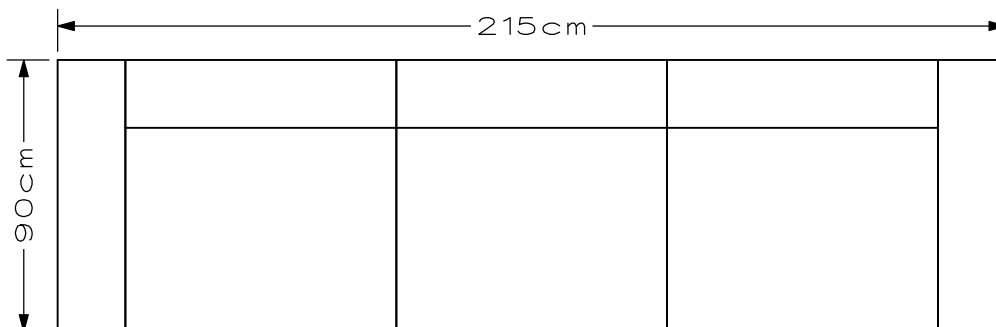

Brandy

Dimensions

Armchair

2 Seater

3 Seater

Frame : high-quality wood and plywood
Seat cushions : foam + feather/fiber mix
Back cushions : feather/fiber/foam mix
Legs : ash 16,5cm / metal 15cm