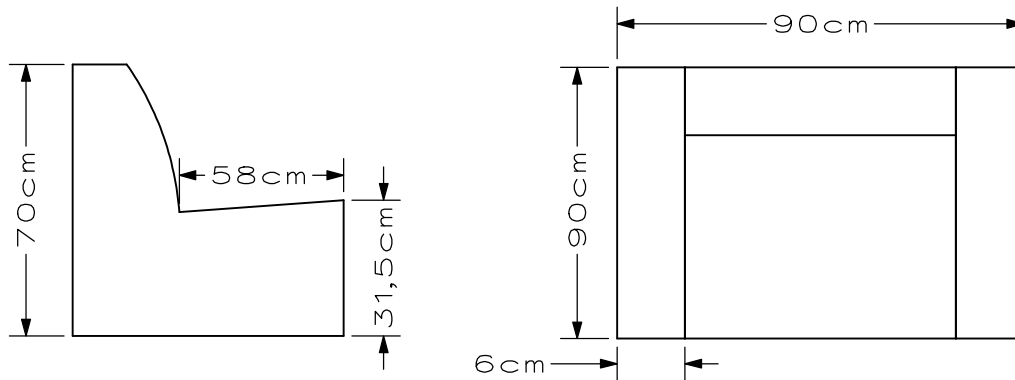

Brandy

Dimensions

Armchair

2 Seater

3 Seater

Frame : high-quality wood and plywood
Seat cushions : foam + feather/fiber mix
Back cushions : feather/fiber/foam mix
Legs : ash 16,5cm / metal 15cm